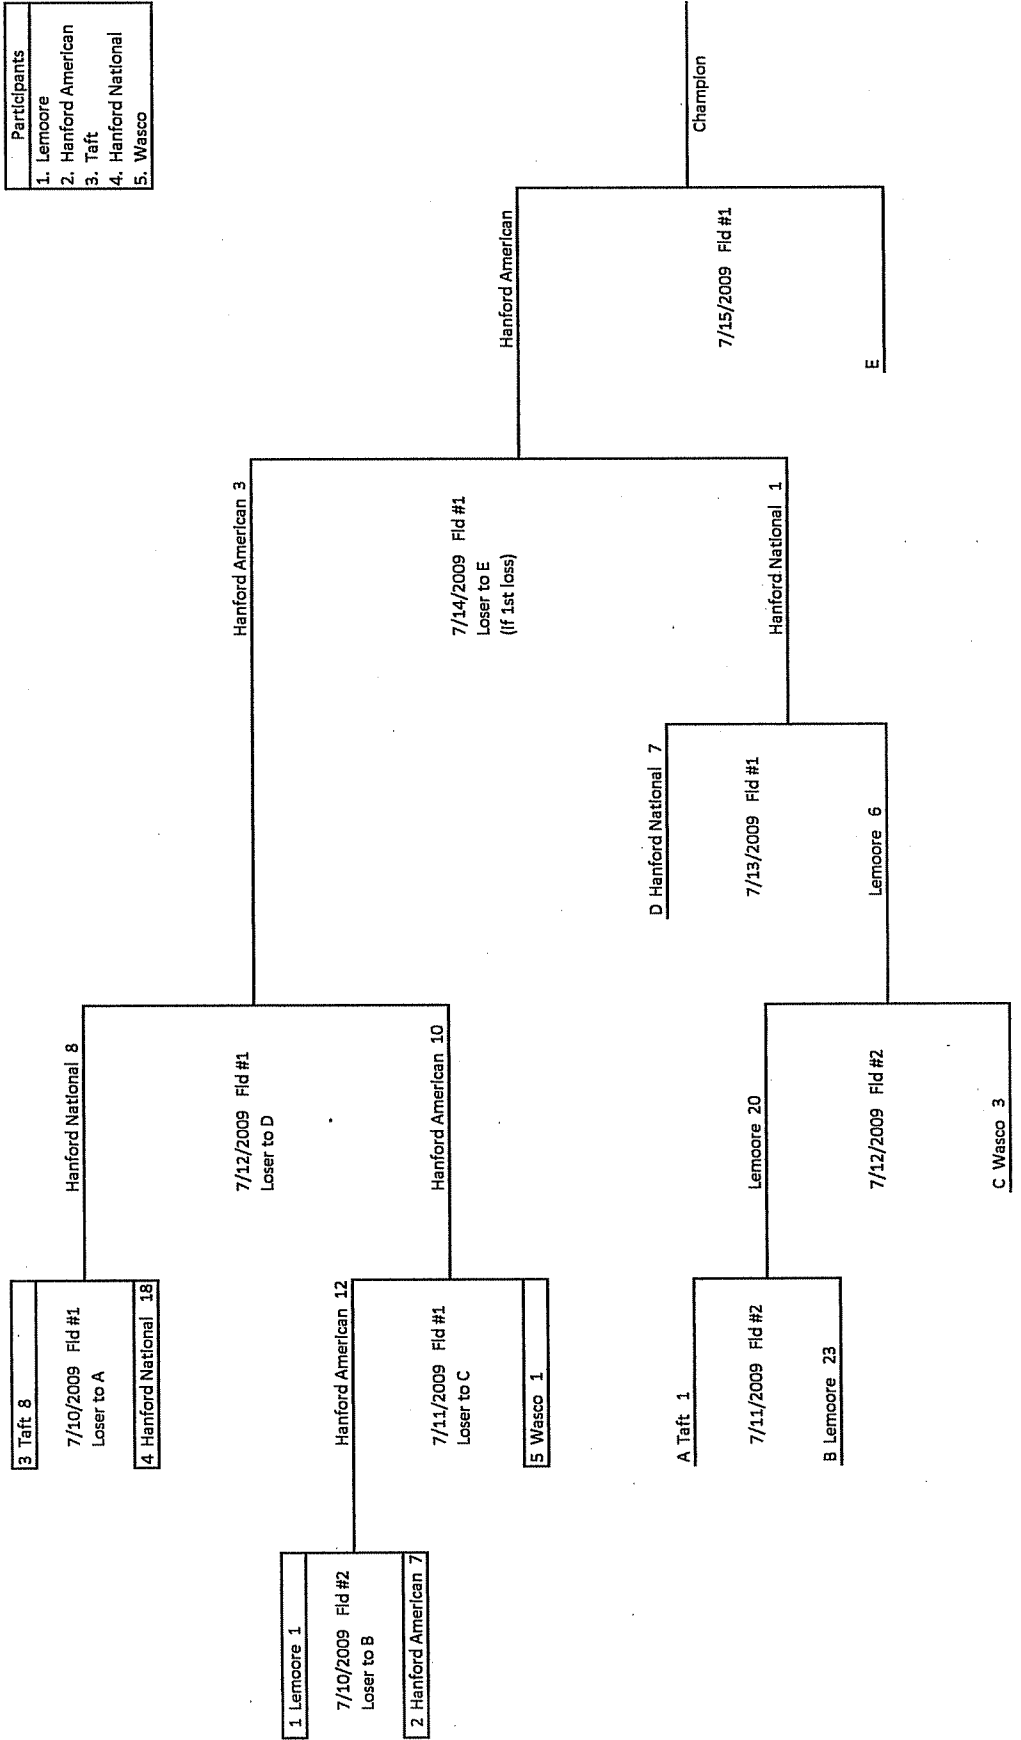

LITTLE LEAGUE INC.

2009 10/11 YEAR OLD TOURNAMENT

HOST - HANFORD AMERICAN

Participants	
1.	Lemoore
2.	Hanford American
3.	Taft
4.	Hanford National
5.	Wasco

Note: All games will start at 7:00PM with no exceptions. Teams will arrive at the host field no later than 6:00PM.