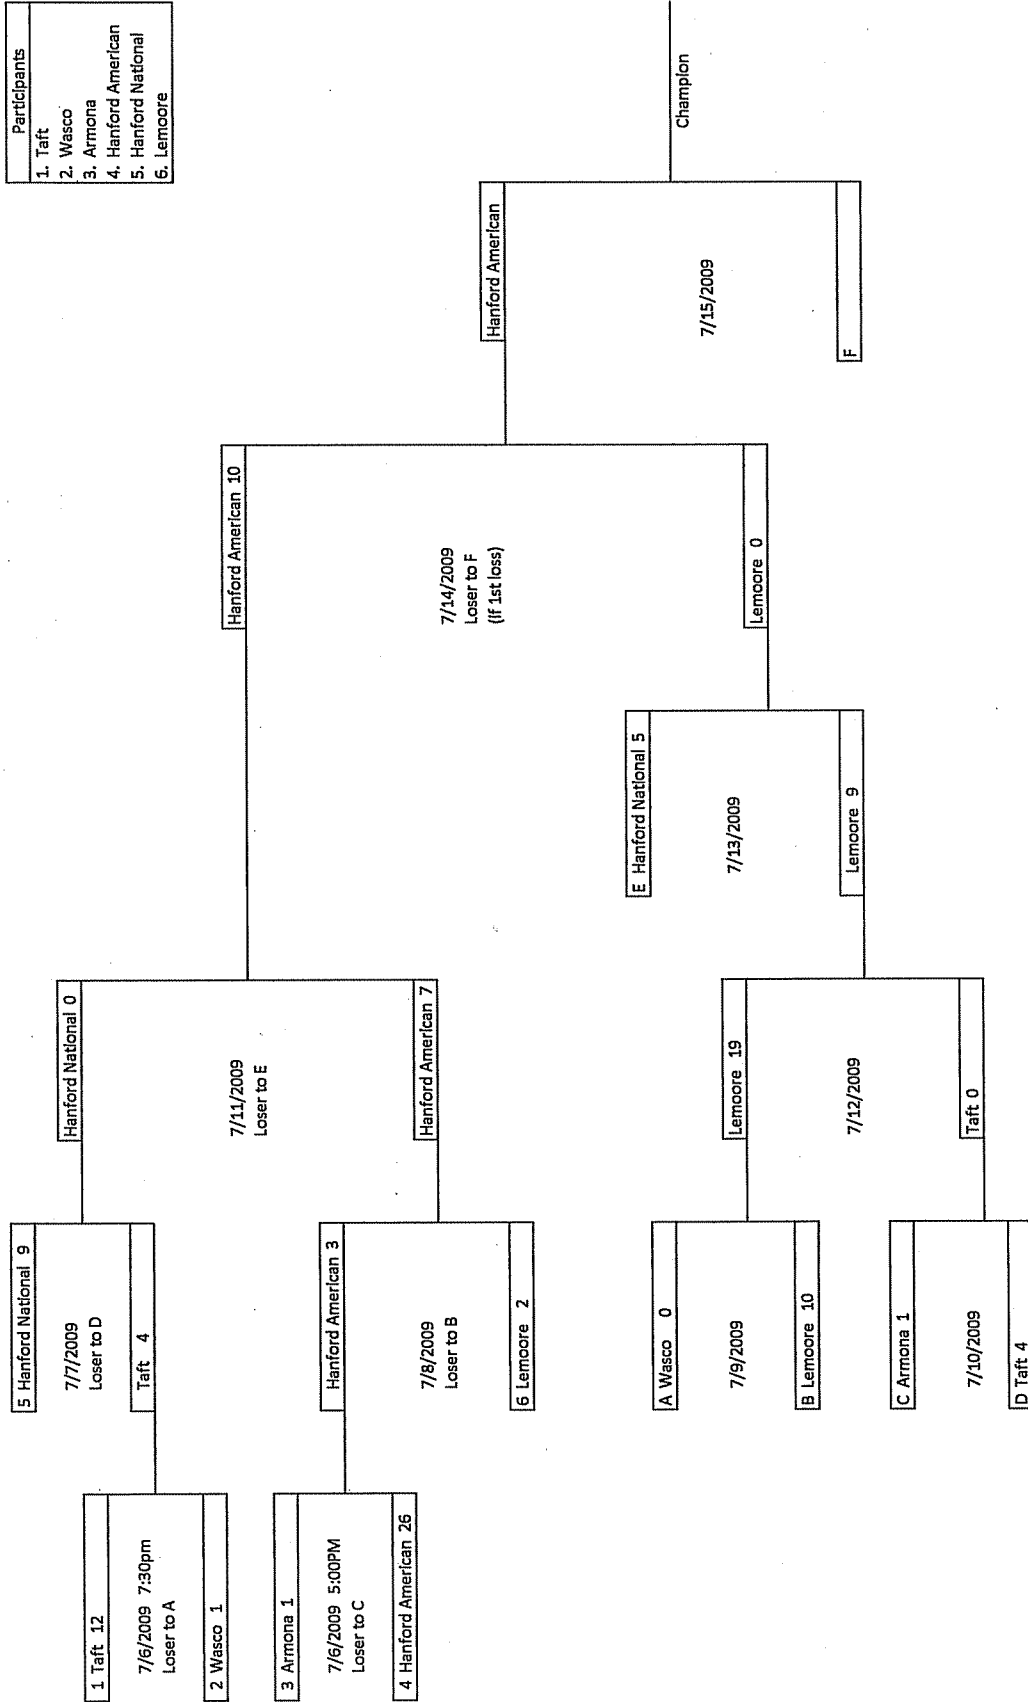

## 2009 LITTLE LEAGUE TOURNAMENT

HOST - ARMONA

Participants	
1.	Taft
2.	Wasco
3.	Armona
4.	Hanford American
5.	Hanford National
6.	Lemoore

Note: All games will start at 7:00PM (unless noted) with no exceptions. Teams will arrive at the host field no later than 6:00PM.